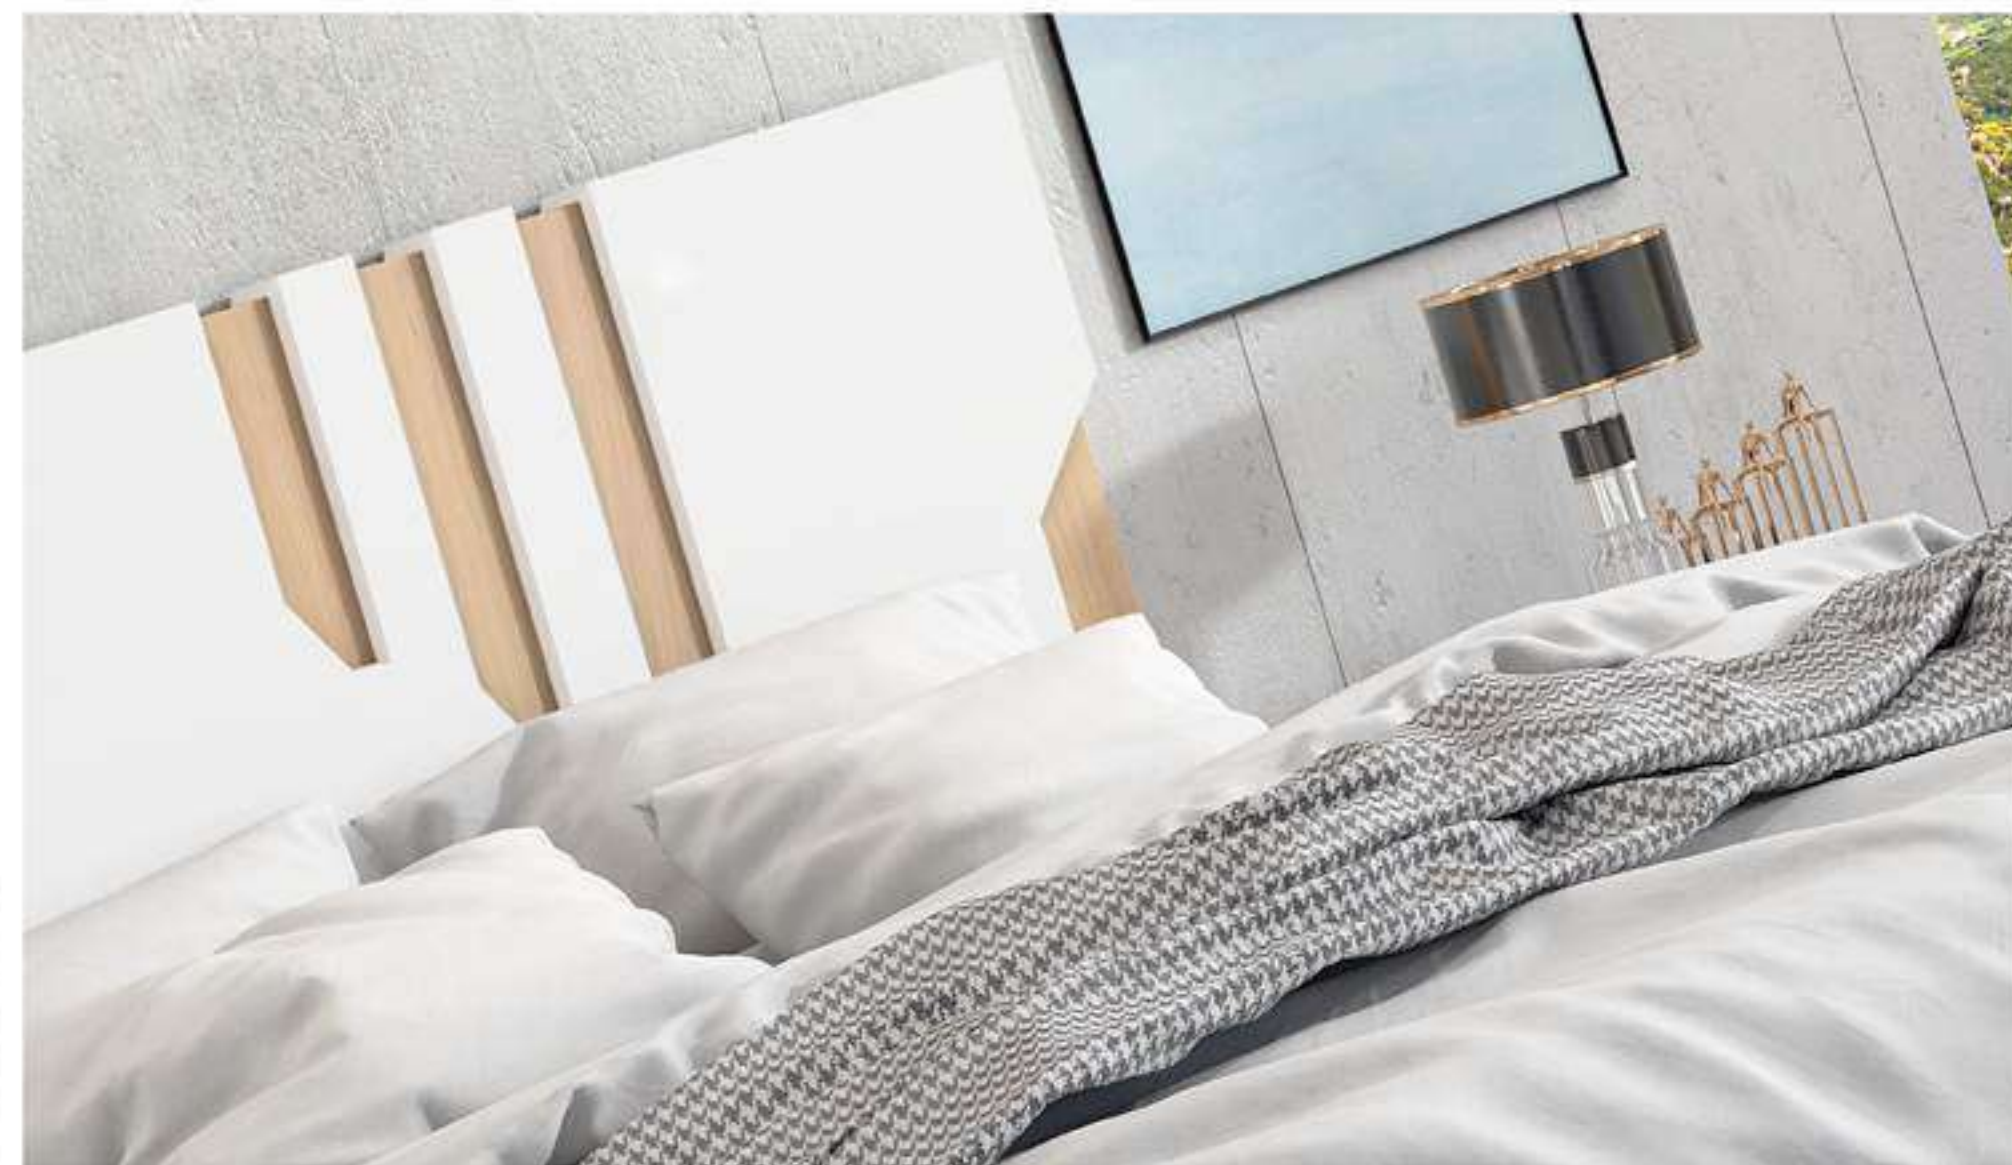

FLORIDA

FLORIDA

CAMA • 1700 x 1250 x 2100 mm
COMODA • 1300 x 500 x 900 mm

CAMISEIRO • 650 x 480 x 420 mm
MOLDURA • 1200 x 800 x 30 mm